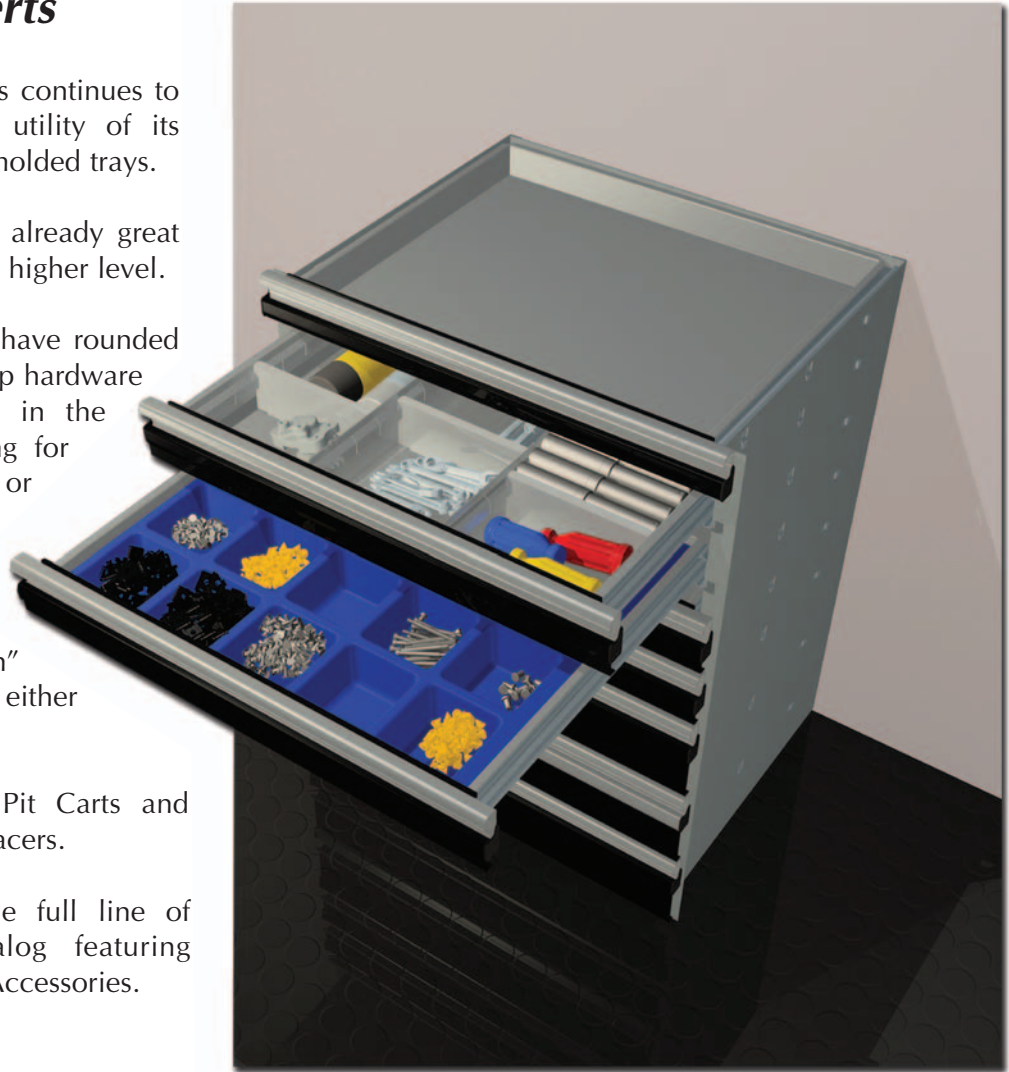

Drawer Organizing Inserts

Weston WI - **CTECH** Aluminum Trailers continues to strive to improve productivity and utility of its products... introducing the "Blue Bin" molded trays.

The pre-formed drawer inserts give an already great product yet another way to perform at a higher level.

The "CTECH Blue Bin" drawer inserts have rounded corners on the inside to make picking up hardware quick and easy...always appreciated in the middle of a project! No more digging for small pieces in the corner of a bin or drawer.

The "Blue Bin" is constructed of heavy duty, molded plastic, and can be cut to fit any drawer. The size of the "Blue Bin" is 36" wide x 21" deep with a choice of either 2" or 3" in height.

CTECH Aluminum Trailer Cabinets, Pit Carts and Accessories ... designed by racers, for racers.

Visit www.racecabinet.com to see the full line of **CTECH** products or order a catalog featuring information on Cabinets, Pit Carts and Accessories.